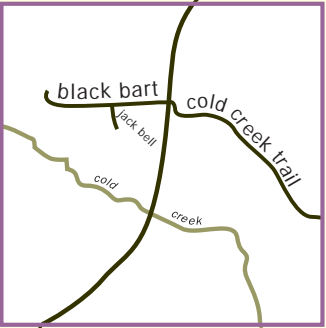

south lake tahoe

ata waj blvd

tahoe keys blvd

lake tahoe blvd

al tahoe blvd

pioneer trail

89

50

lake tahoe blvd

emerald bay rd

black bart

cold creek trail

jack bell

cold creek

cold creek

lake tahoe airport

pioneer trail

twin peaks
el 6971
el 6880

89

50

lake tahoe golf course

pioneer trail

From the North

Take I-5 South to Sacramento
I-50 East to South Lake Tahoe
Right at light onto Pioneer Trail
Left at the light onto Black Bart
First Left on Jack Bell Court
1812 Jack Bell Court on the Right

From Reno, NV

Take I-395 South
I-50 West to South Lake Tahoe
Left at light onto Pioneer Trail
Left at the light onto Black Bart
First Left on Jack Bell Court
1812 Jack Bell Court on the Right